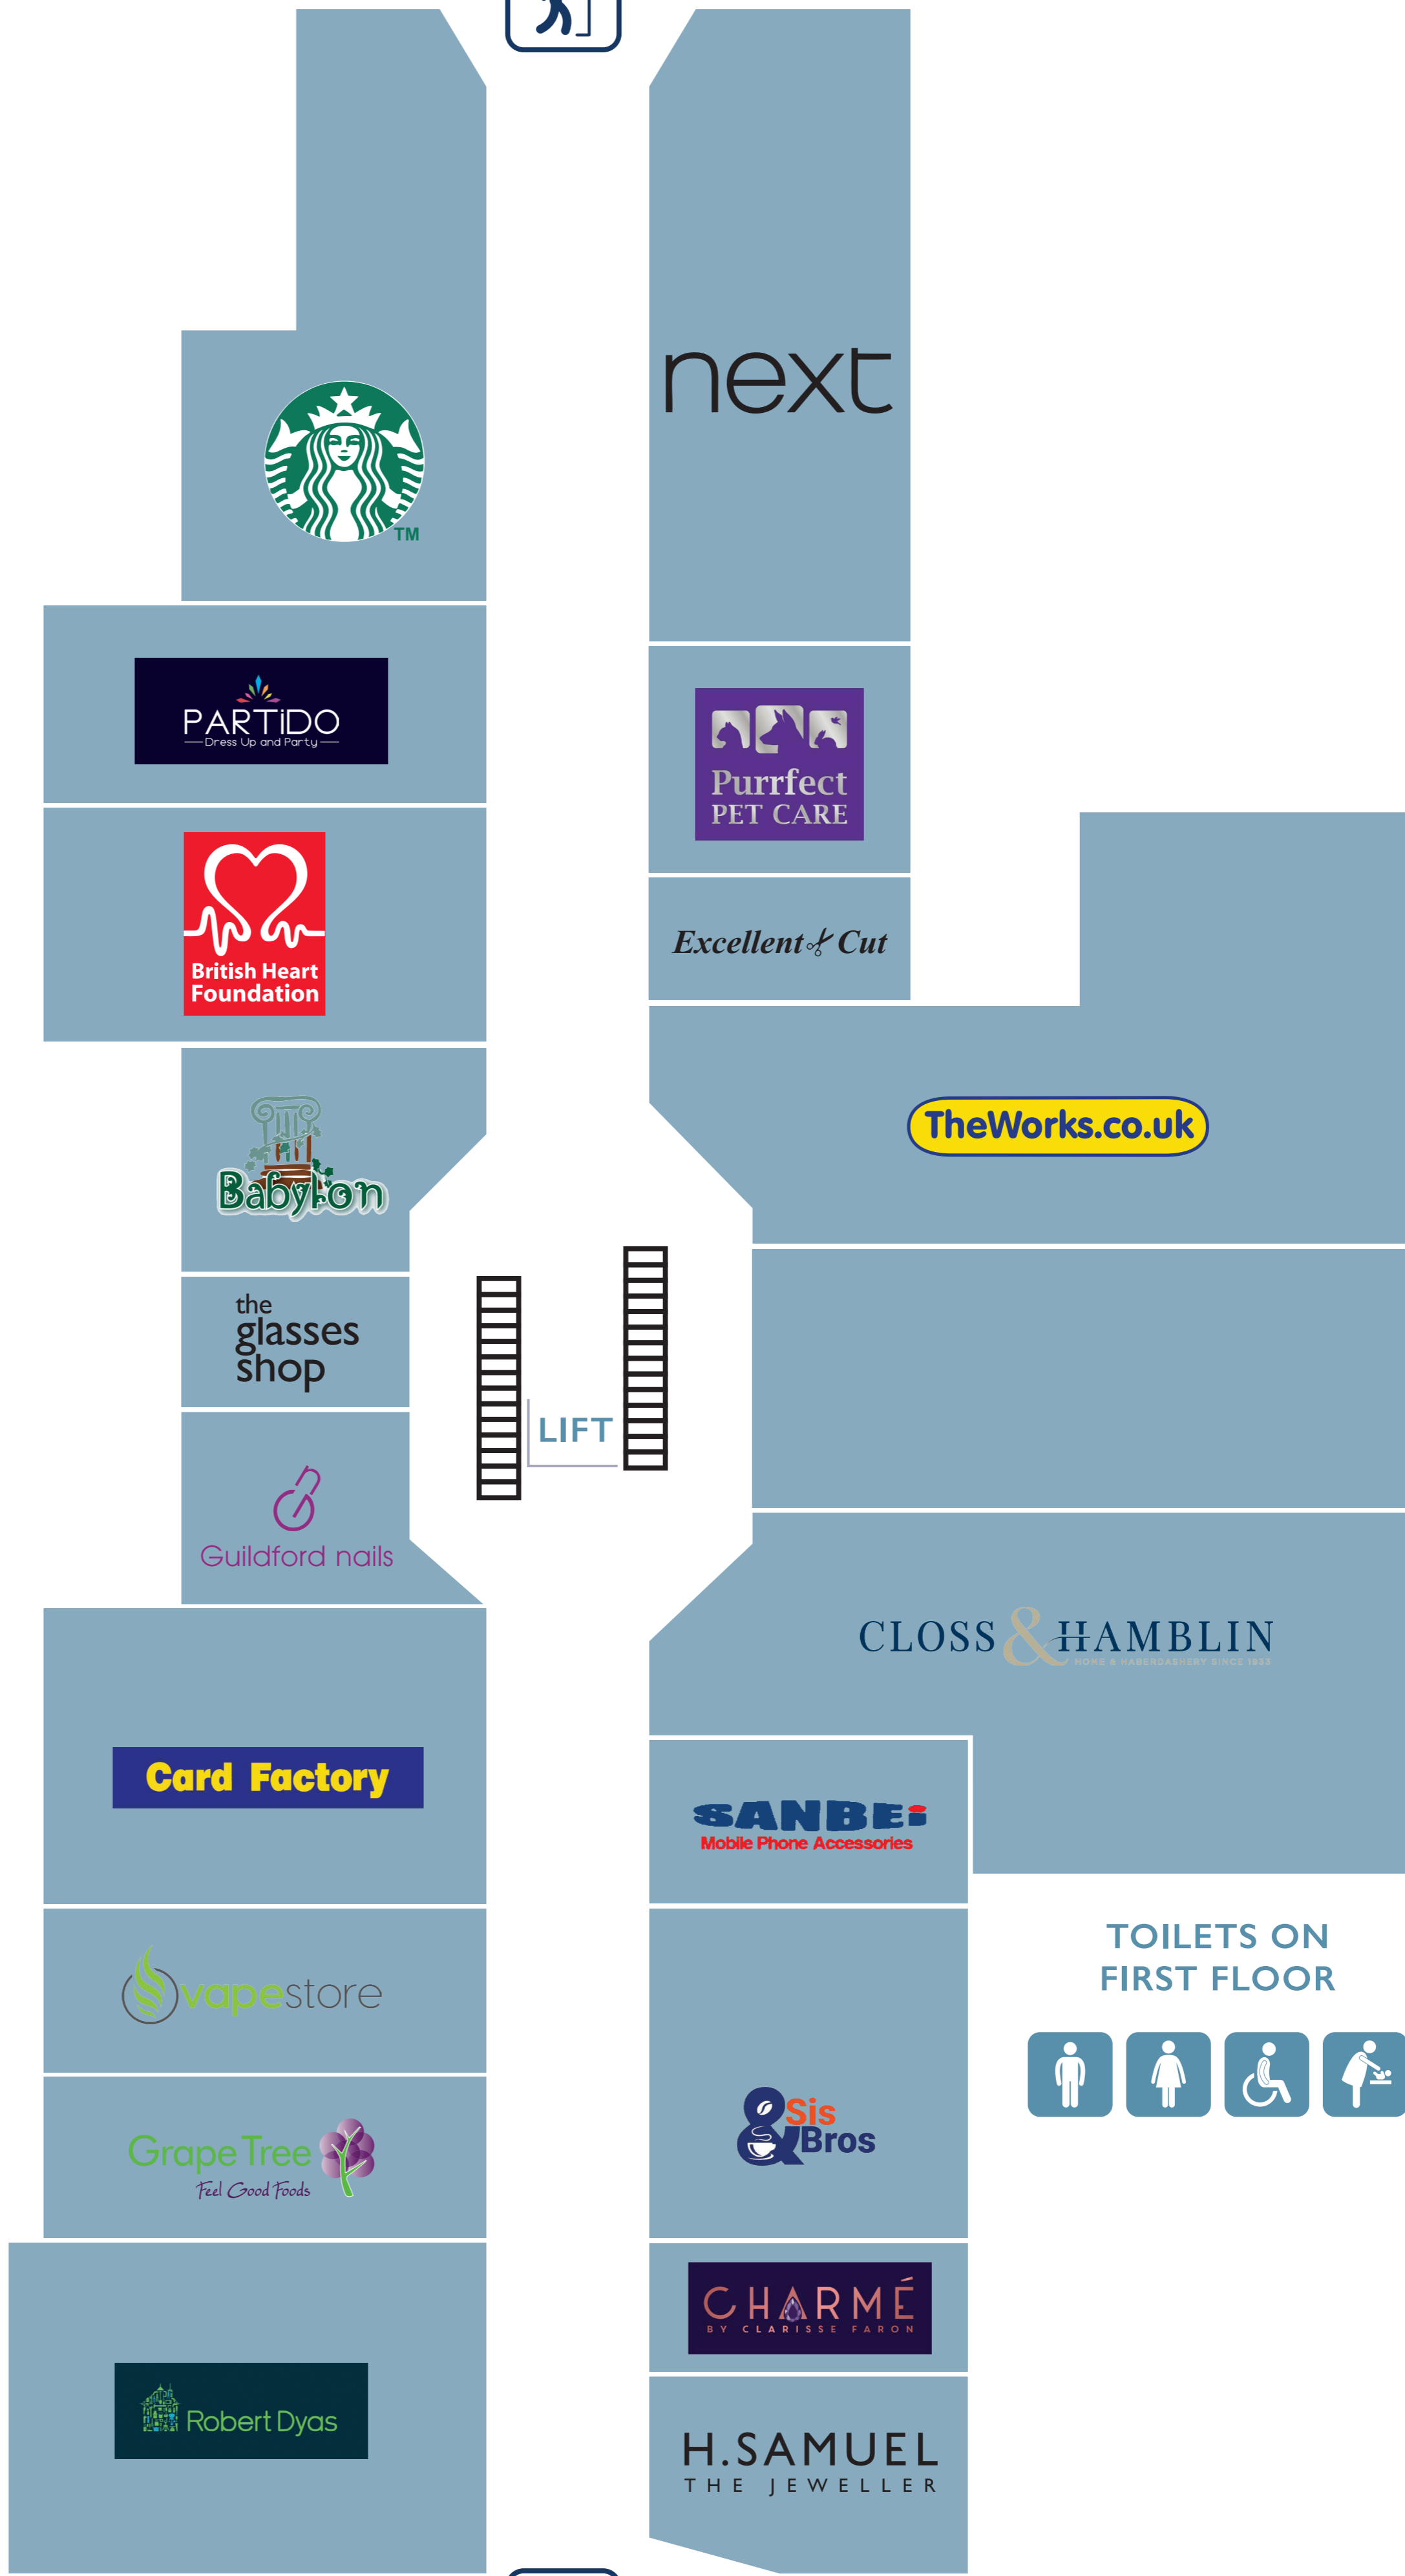

Store Directory

GROUND FLOOR

High Street

OPENING TIMES:

Monday to Friday
9am - 5.30pm

Saturday
9am - 6pm

Sunday
10am - 4pm

Individual stores may vary

WHITE LION WALK

WHITELIONWALK.CO.UK

North Street